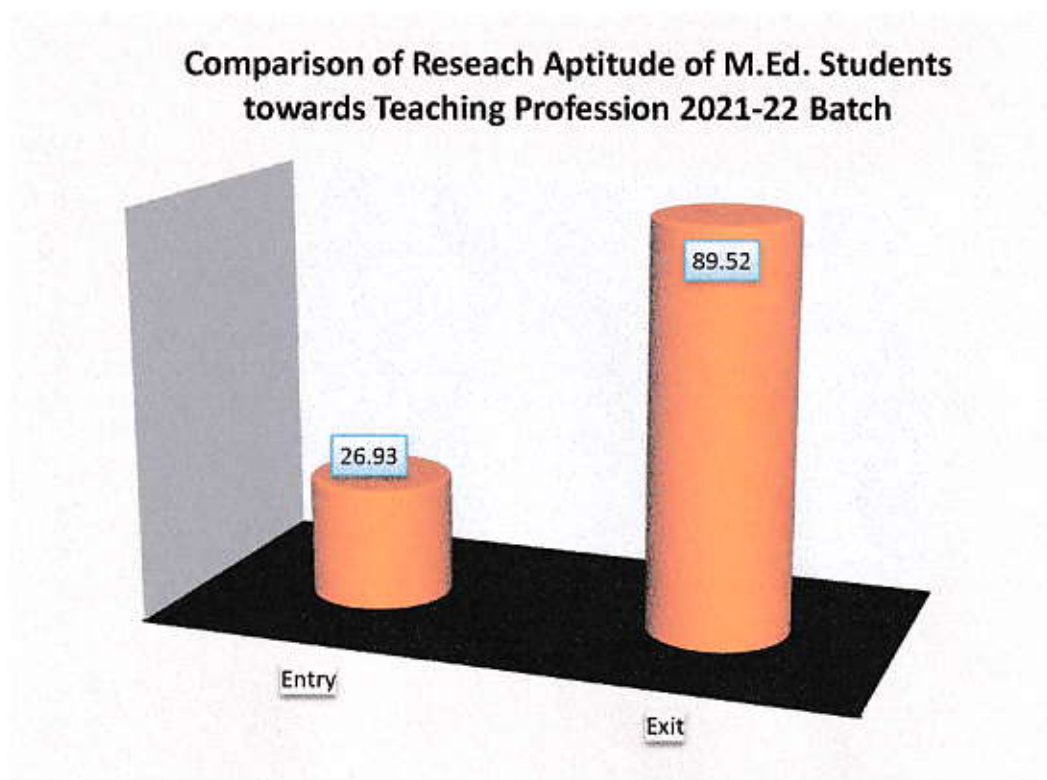

Comparison of Teaching Aptitude of M.Ed. Students – 2021-22 Batch	
Entry	48.97
Exit	90.43

**Comparison of Teaching Aptitude of M.Ed.Students
towards Teaching Profession 2021-22 Batch**

Prof. S.K. Tiwari
Principal
Swa. Gulab Bai Yadav Smriti
Shiksha Mahavidhyalaya
BORAWAN (M.P.)

**GULAB BAI YADAV SMRITI SHIKSHA MAHAVIDHALAYA,
BORAWAN**

Comparison of Research Aptitude of M.Ed. Students – 2021-22 Batch	
Entry	26.93
Exit	89.52

Prof. S.K. Tiwari
Principal
Swa. Gulab Bai Yadav Smriti
Shiksha Mahavidhyalaya
BORAWAN (M.P.)