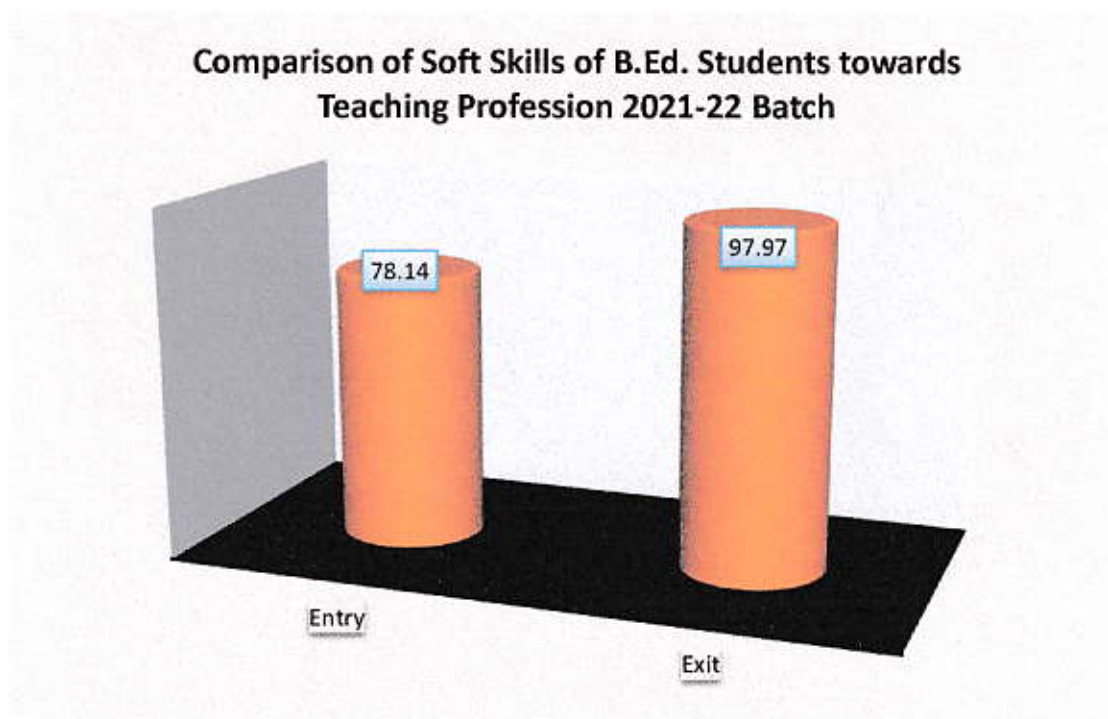

**GULAB BAI YADAV SMRITI SHIKSHA MAHAVIDHALAYA,
BORAWAN**

**Entry And Exit Test Analysis and Comparison B.Ed. 2021 – 2022
Batch**

Comparison of Soft Skills of B.Ed. Students – 2021-22 Batch	
Entry	78.14
Exit	97.97

Prof. S.K. Tiwari
Principal
Swa. Gulab Bai Yadav Smriti
Shiksha Mahavidhyalaya
BORAWAN (M.P.)