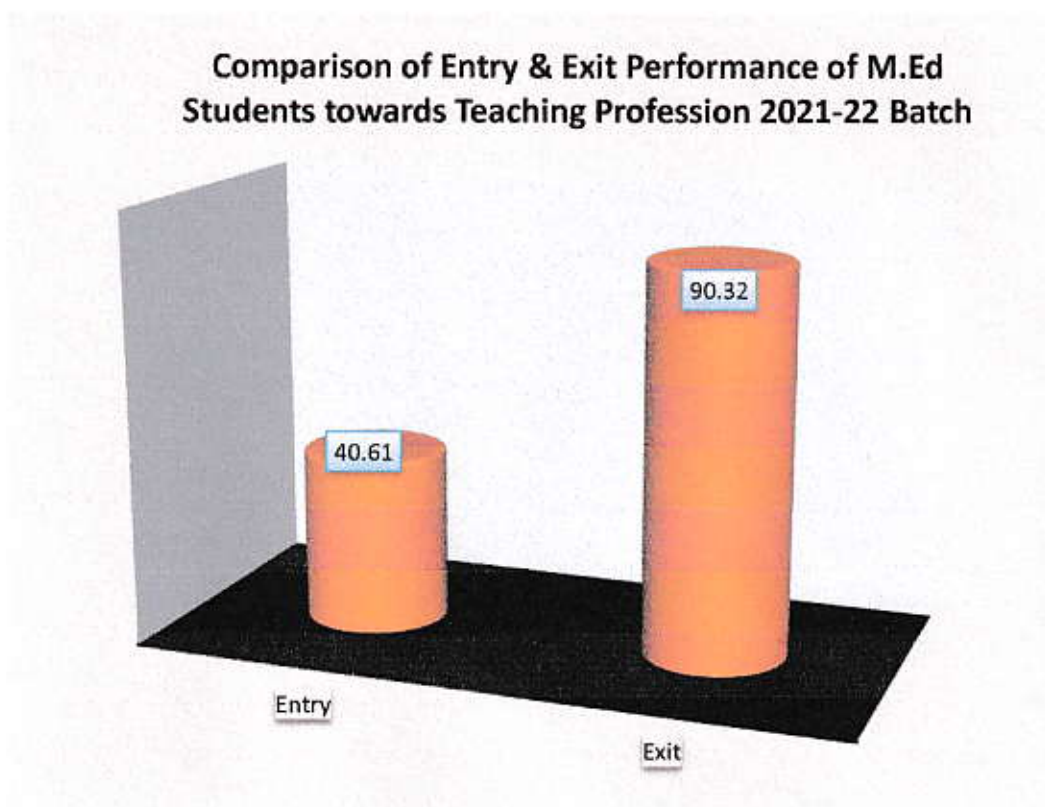

**GULAB BAI YADAV SMRITI SHIKSHA MAHAVIDHALAYA,
BORAWAN**

Comparison of Entry & Exit Performance of M.Ed. Students – 2021-22 Batch	
Entry	40.61
Exit	90.32

Prof. S.K. Tiwari
Principal
Swa. Gulab Bai Yadav Smriti
Shiksha Mahavidhyalaya
BORAWAN (M.P.)