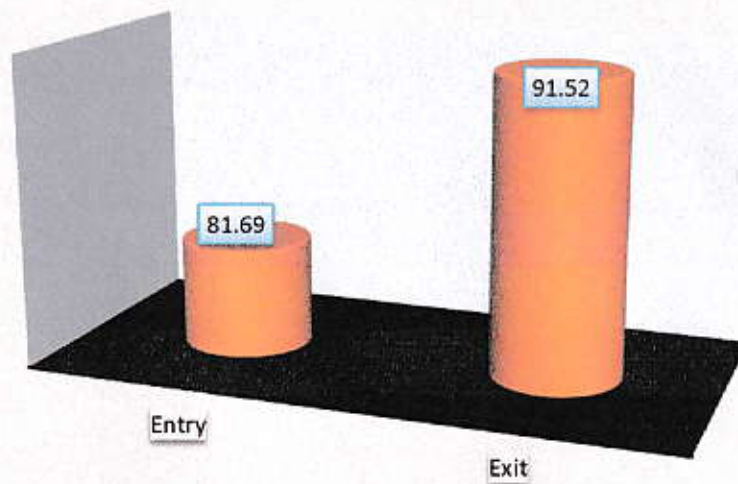

**GULAB BAI YADAV SMRITI SHIKSHA MAHAVIDHALAYA,
BORAWAN**

Comparison of ICT Usage of B.Ed. Students – 2021-22 Batch	
Entry	81.69
Exit	91.52

Comparison of ICT Usage of B.Ed. Students towards Teaching Profession 2021-22 Batch