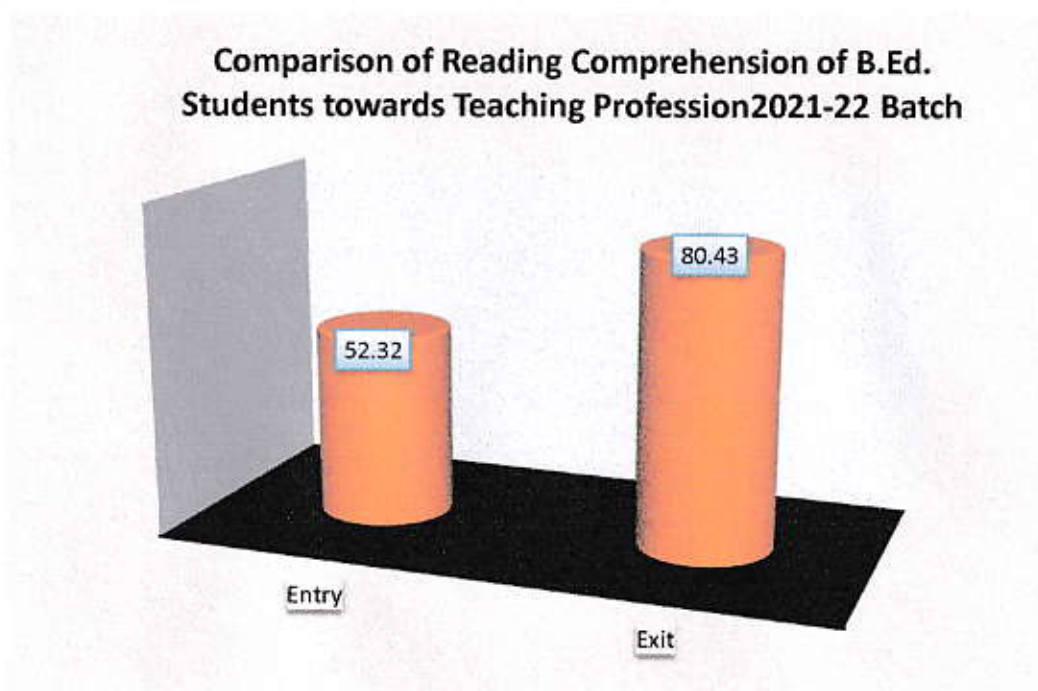

**GULAB BAI YADAV SMRITI SHIKSHA MAHAVIDHALAYA,
BORAWAN**

Comparison of Reading Comprehension of B.Ed. Students – 2021-22 Batch	
Entry	52.32
Exit	80.43

Prof. S. K. Tiwari
Principal
Swa. Gulab Bai Yadav Smriti
Shiksha Mahavidhyalaya
BORAWAN (M.P.)