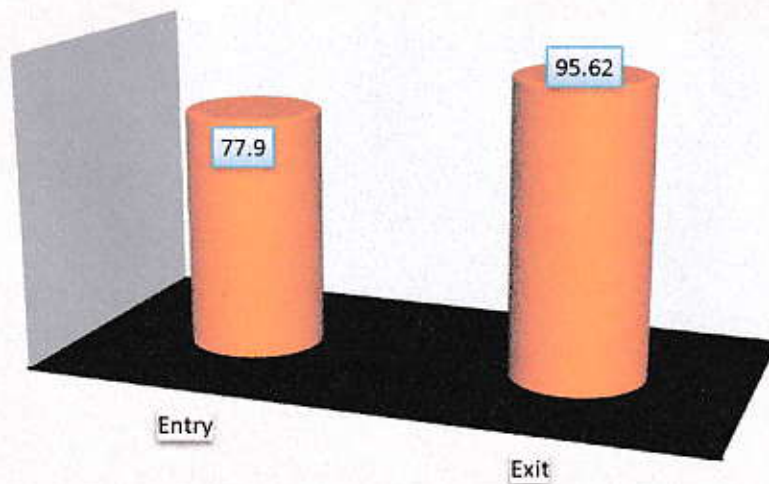

**GULAB BAI YADAV SMRITI SHIKSHA MAHAVIDHALAYA,
BORAWAN**

Comparison of Entry & Exit Performance of B.Ed. Students – 2021-22 Batch	
Entry	77.90
Exit	95.62

Comparison of Entry & Exit Performance of B.Ed. Students towards Teaching Profession 2021-22 Batch