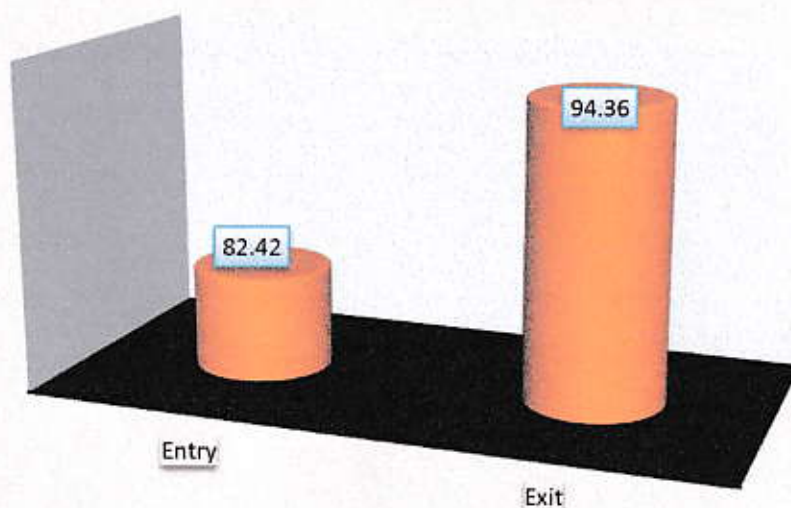

**GULAB BAI YADAV SMRITI SHIKSHA MAHAVIDHALAYA,
BORAWAN**

Comparison of Attitude towards teaching of B.Ed. Students – 2021-22 Batch	
Entry	82.42
Exit	94.36

**Comparison of Apttitude towards of B.Ed. Students
towards Teaching Profession 2021-22 Batch**

Prof. S.K. Tiwari
Principal
Swa. Gulab Bai Yadav Smriti
Shiksha Mahavidhyalaya
BORAWAN (M.P.)