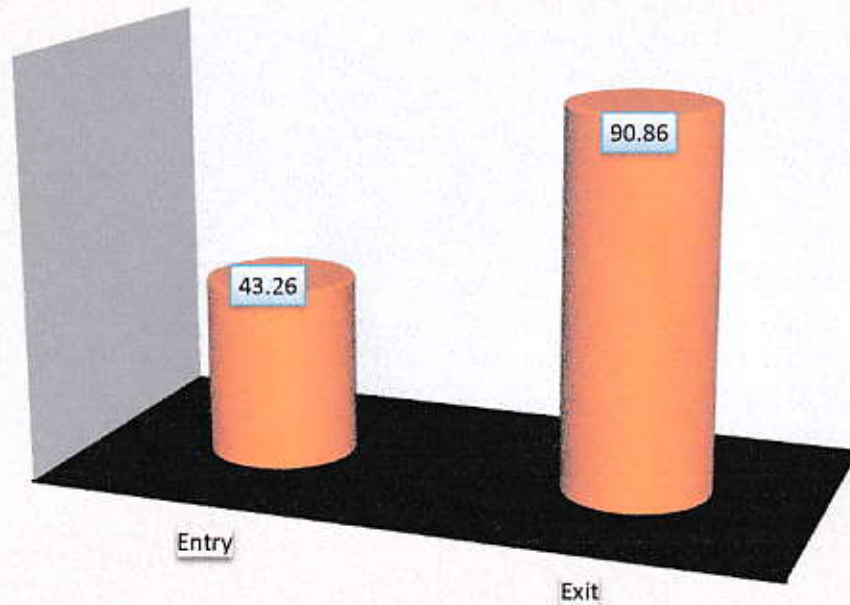

**GULAB BAI YADAV SMRITI SHIKSHA MAHAVIDHALAYA,
BORAWAN**

Comparison of Research Aptitude of M.Ed. Students – 2021-22 Batch	
Entry	26.93
Exit	89.52

Prof. S.K. Tiwari
Principal
Swa. Gulab Bai Yadav Smriti
Shiksha Mahavidhyalaya
BORAWAN (M.P.)

**GULAB BAI YADAV SMRITI SHIKSHA MAHAVIDHALAYA,
BORAWAN**

Comparison of ICT Usage of M.Ed. Students – 2021-22 Batch	
Entry	43.26
Exit	90.86

Comparison of ICT Usage of M.Ed. Students towards Teaching Profession 2021-22 Batch