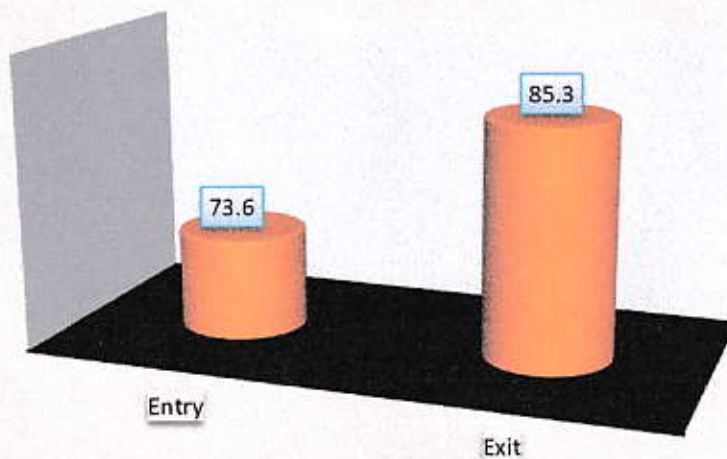

**GULAB BAI YADAV SMRITI SHIKSHA MAHAVIDHALAYA,
BORAWAN**

Comparison of Pedagogical Content knowledge of B.Ed. Students – 2021-22 Batch	
Entry	73.6
Exit	85.30

**Comparison of Pedagogical Content Knowledge of
B.Ed. Students towards Teaching Profession 2021-22
Batch**

S.K. Tiwari
Prof. S.K. Tiwari
Principal
Swa. Gulab Bai Yadav Smriti
Shiksha Mahavidyalaya
BORAWAN (M.P.)