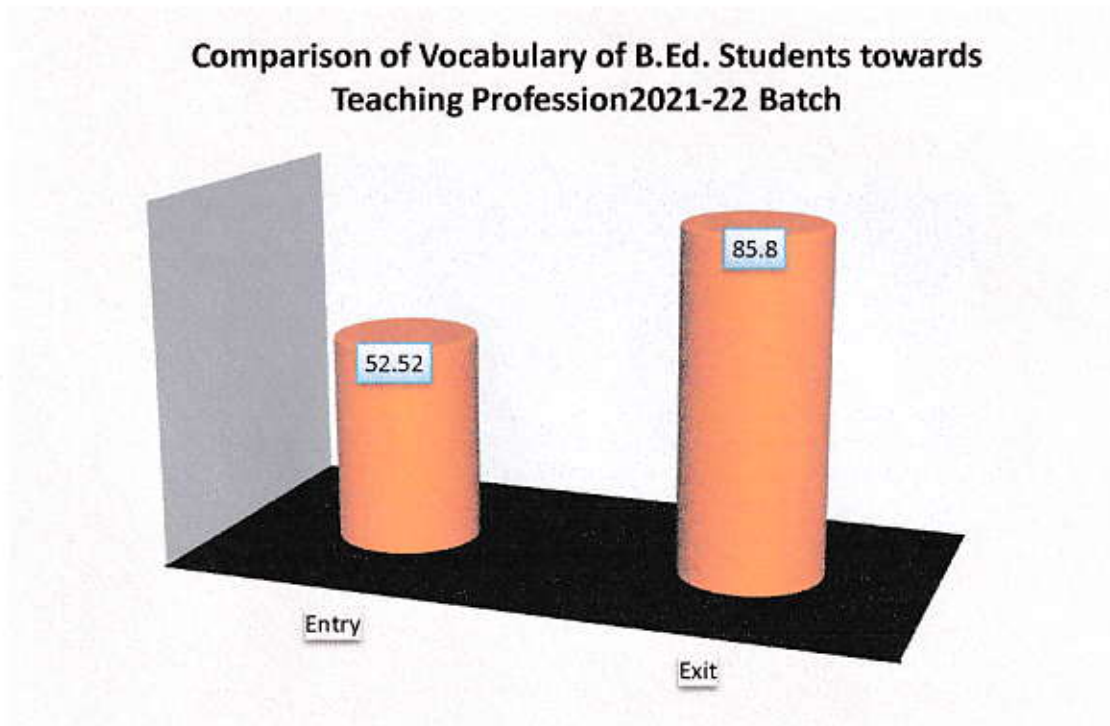

**GULAB BAI YADAV SMRITI SHIKSHA MAHAVIDHALAYA,
BORAWAN**

Comparison of Vocabulary of B.Ed. Students – 2021-22 Batch	
Entry	52.52
Exit	85.8

Prof. S.K. Tiwari
Principal
Swa. Gulab Bai Yadav Smriti
Shiksha Mahavidhyalaya
BORAWAN (M.P.)