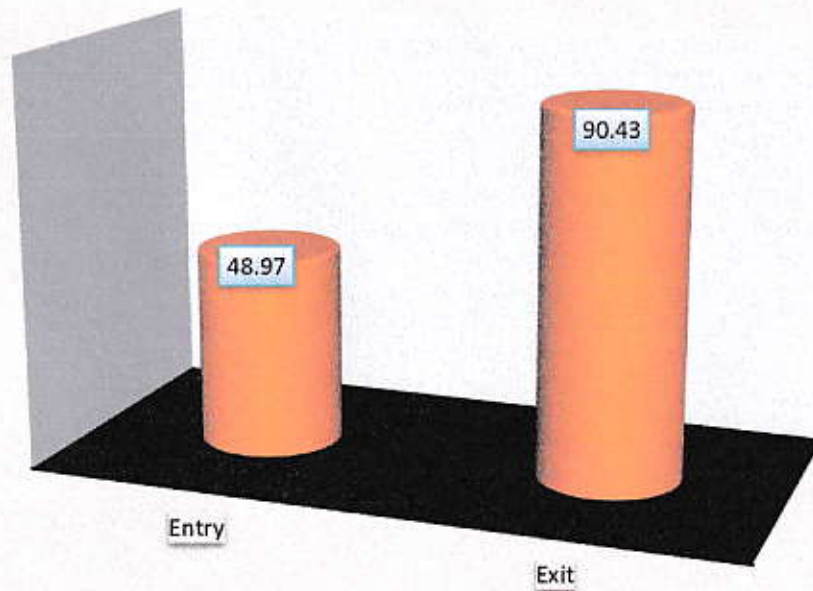

**GULAB BAI YADAV SMRITI SHIKSHA MAHAVIDHALAYA,
BORAWAN**

**Entry And Exit Test Analysis and Comparison
M.Ed. 2021 – 2022 Batch**

Comparison of Teaching Aptitude of M.Ed. Students – 2021-22 Batch	
Entry	48.97
Exit	90.43

**Comparison of Teaching Aptitude of M.Ed.Students
towards Teaching Profession 2021-22 Batch**

Prof. S.K. Tiwari
Principal
Swa. Gulab Bai Yadav Smriti
Shiksha Mahavidhyalaya
BORAWAN (M.P.)