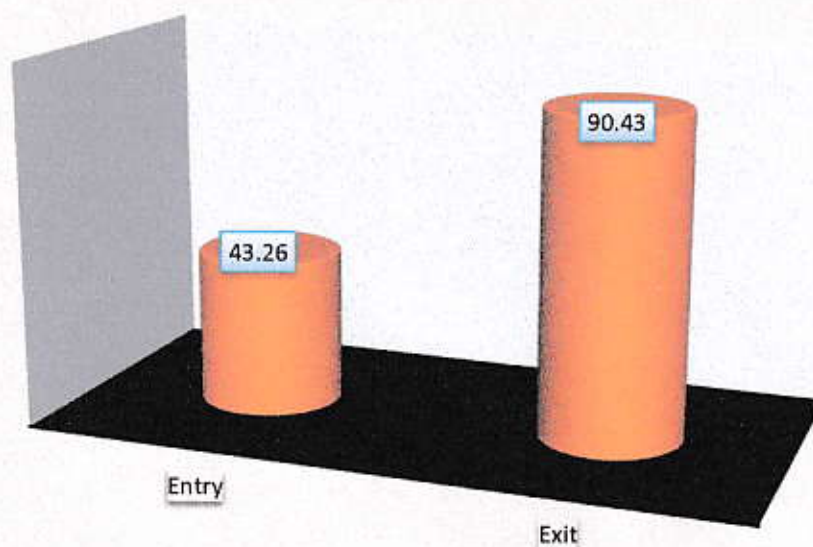

**GULAB BAI YADAV SMRITI SHIKSHA MAHAVIDHALAYA,
BORAWAN**

Comparison of Communication Aptitude of M.Ed. Students – 2021-22 Batch	
Entry	43.26
Exit	90.43

Comparison of Communication Aptitude of M.Ed. Students towards Teaching Profession 2021-22 Batch

Prof. S.K. Tiwari
Principal
Swa. Gulab Bai Yadav Smriti
Shiksha Mahavidyalaya
BORAWAN (M.P.)